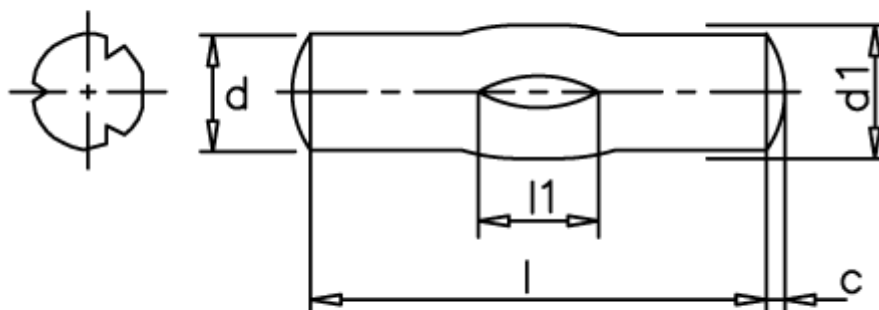

Data Sheet

Article number: 080824211

Description: KLEE Slotted pin S8 2,5x16
Stainless 1.4305

Measures

d1 = 2.5
d2 = 2.60
Length = 12-18